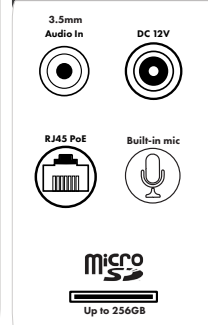

Cameras Interfaces

ONVIF is a trademark of Onvif, Inc. Chrome and Firefox use Java which requires an initial internet connection. Apple and the Apple logo are trademarks of Apple Inc., registered in the U.S. and other countries. App Store is a service mark of Apple Inc. Android, Google Play and the Google Play logo are trademarks of Google Inc. Speco Technologies is constantly developing and improving products. We reserve the right to modify product design and specifications without notice and without incurring any obligation. Spec Rev. 8/29/23

Apps available from the following:

ONVIF® 800-645-5516 • Fax: 631-957-9142 or 631-957-3880 • specotech.com