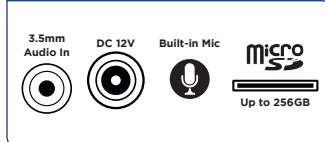

Cameras Interfaces

Speco Technologies is constantly developing and improving products. We reserve the right to modify product design and specifications without notice and without incurring any obligation. Spec Rev. 9/22/23

800-645-5516 • Fax: 631-957-9142 or 631-957-3880 • www.specotech.com