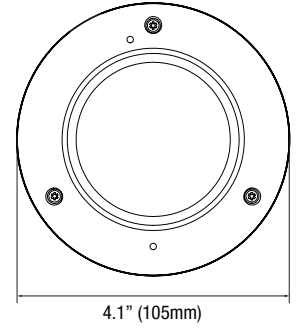

Accessories (Optional)

DWC-V7WM
Wall mount
bracket

DWC-V7JUNC
Junction box

DWC-V7DECO
5x decorative
rings

DWC-V7CM
Ceiling mount
bracket

Dimensions

unit: Inch (mm)

Specifications