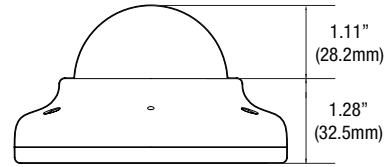

Accessories (Optional)

DWC-V7WM
Wall mount
bracket

DWC-V7JUNC
Junction box

DWC-V7DECO
5x decorative
rings

DWC-V7CM
Ceiling mount
bracket

Dimensions

unit: Inch (mm)

Specifications