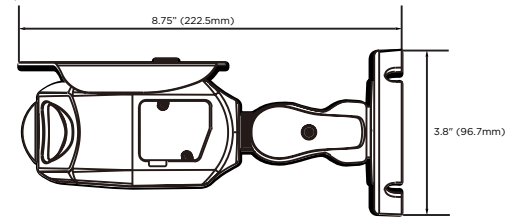

Accessories (optional)

DWC-BLJUNC-W
Junction box

DWC-PMB-WLW
Pole mount bracket

DWC-V1CNMW
Pole mount bracket

Dimensions

Unit: Inch (mm)

Specifications

IMAGE	
Image sensor	8MP 1/1.8" CMOS sensor
Total pixels	3952 (H) x 2320 (V)
Minimum scene illumination	0.29 lux (color) 0 lux (B/W)
Test video output	Local video output CVBS 1.0V p-p (75Ω), 4:3 aspect ratio
S/N ratio	50dB
Maximum resolution	3840 (H) X 2160 (V)
LENS	
Focal length	2.3mm, F2.8
Lens type	Ultra-wide angle lens
Field of view (FoV)	H:175°/V:80°
IR distance	100ft range
I/O	
Audio in/out	1/1
Audio compression	G.711
Alarm in/out	1/1
OPERATIONAL	
Intelligent Video Analytics	IVA license: intrusion, line crossing, counting line, loitering, enter, exit, tamper IVA+ license: object removed, tailgating, direction, stopped, appear, disappear, object left
Shutter mode	Auto, manual, anti-flicker, slow shutter
Shutter speed	1/15 - 1/32000
Slow Shutter	1/2, 1/3, 1/5, 1/6, 1/7.5, 1/10
Auto gain control	Auto
Day/night	Auto, day (color), night (B/W)
Smart DNR™	3D digital noise reduction - yes
Wide dynamic range (WDR)	True WDR, 120dB
White balance	Auto
Mirror and flip	Yes
Alarm notifications	Sent via email, FTP, alarm output and SD card recording
Memory slot	Micro SD/SDHC/SDXC class 10 card (not included)
NETWORK	
LAN	1000Base-T (1Gbps)
Video compression type	H.265, H.264, MJPEG
Resolution	H.264: QFHD, 2MP/1080p, 720p, VGA, D1, CIF H.265: QFHD, 2MP/1080p, 720p, VGA, D1, CIF MJPEG: 2MP/1080p, 720p, 800x600, VGA, 768x432, D1, CIF
Frame rate	Up to 30fps at all resolutions
Video bitrate	100Kbps - 10Mbps, multi-rate for preview and recording
Bitrate control	Multi-streaming CBR/VBR at H.265 (controllable frame rate and bandwidth)
Streaming capability	Dual-stream at different rates and resolutions
IP	IPv4
Protocol	TCP/IP, UDP, AutoIP, RTP (UDP/TCP), RTSP, NTP, HTTP, HTTPS, SSL, DNS, DDNS, DHCP, FTP, SMTP, iCMP, SNMPv1/v2/v3 (MIB-2), ONVIF
Security	HTTPS (TLS), IP filtering, 802.1x, digest authentication
ONVIF conformance	Yes
Web viewer	OS: Windows® 7, Windows® 8, Windows® 10 Browser: IE, Chrome, Firefox NOTE: Chrome browser is recommended for IVA configuration.
Video management software	DW Spectrum® IPVMS
ENVIRONMENTAL	
Operating temperature	-4°F - 122°F (-20°C - 50°C)
Operating humidity	10-90% RH, (non-condensing)
IP rating	IP67-rated
Other certifications	CE, FCC, RoHS
ELECTRICAL	
Power requirement	DC12V, PoE IEEE 802.3af Class 3 (Adapter not included)
Power consumption	DC12V: 8.9W, PoE: 12.3W
MECHANICAL	
Material	Aluminum bullet housing
Dimensions	5.03" x 8.75" x 3.8" (127.9 x 222.5 x 96.7mm)
Weight	(0.97 kg)
Warranty	5 year warranty