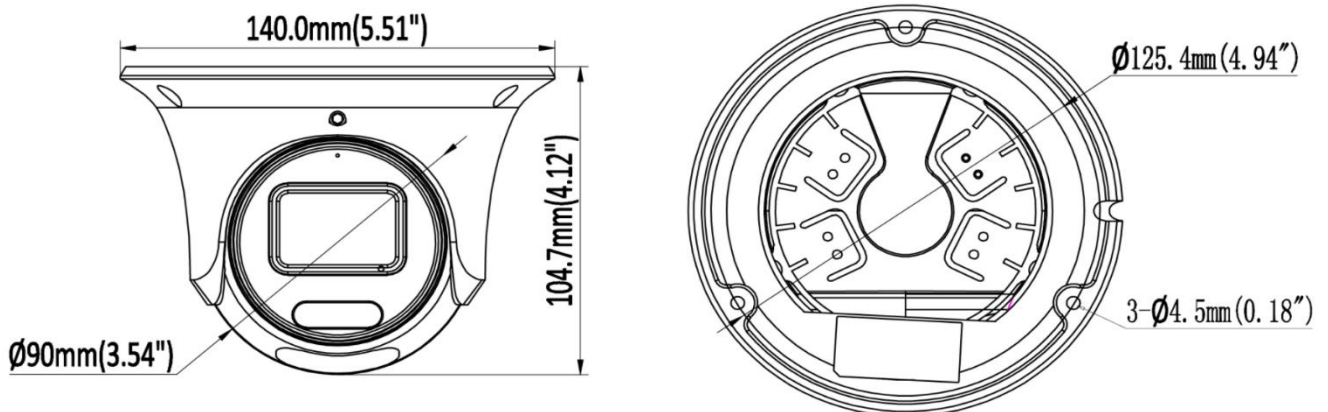

Dimensions

Specification

Camera	
Image Sensor	1/1.8" Progressive Scan CMOS Sensor
Min. Illumination	0.0008Lux (Color) , 0 Lux with Light
Illumination Distance	30m (warm light)
Strobe Light	N/A
Smart IR	N/A
Pan/Tilt/Rotation Range	Pan: 0° ~ 360° Tilt: 0° ~ 75° Rotation: 0° ~ 360°
Lens	
Focal Length	2.8 mm
Aperture	F1.0
FOV	2.8 mm @ F1.0 Horizontal FOV: 111° , Vertical FOV: 60° , Diagonal FOV: 130°
Lens Mount	M16
DORI	
DORI	2.8 mm, D: 86 m, O: 33.5 m, R: 16.7 m, I: 8.4 m
Compression Standard	
Video Compression	H.264/H.264+/H.265/H.265+/MJPEG
H.264 Codec Profile	Base/Main/High profile
H.265 Codec Profile	Main Profile
Video Bit Rate	11 Kbps ~ 16Mbps
Triple Streams	Support
Audio Compression	G.711A, G.711U
Audio Bit Rate	64 Kbps
Image	
Max. Image Resolution	8MP (3840 × 2160)
Main Stream	50Hz: 25fps 8MP (3840 × 2160) , 25fps 6MP (3200 × 1800) , 25fps 5MP (3072 × 1728) 25fps 4MP (2560 × 1440) , 25fps 1080P (1920 × 1080) 60Hz: 30fps 8MP (3840 × 2160) , 30fps 6MP (3200 × 1800) , 30fps 5MP (3072 × 1728) 30fps 4MP (2560 × 1440) , 30fps 1080P (1920 × 1080)
Sub Stream	50Hz: 25fps 720P (1280 × 720) 25fps D1 (704 × 576) , 25fps CIF (352 × 288) (Default D1) 60Hz: 30fps 720P (1280 × 720) 30fps D1 (704 × 480) , 30fps CIF (352 × 240)

Operating Conditions	(-40°C ~ 60°C) (-40°F ~ 140°F) Humidity 95% or less (non-condensing)
Power Supply	DC12V ± 25%
POE	PoE (802.3 af)
Power Consumption	MAX. 8 W
Protection Level	IP67
Material	Metal
Dimensions	Φ 5.51" × 4.12" (140 × 104.7 mm)
Gross Weight	1.92 lb (870 g)

Related Accessories

AC-JB04	AC-WM04	AC-PM02	AC-CMB02
Junction Box, Φ 142 × 46.5 MM	Wall Mount, Φ136 × 120 × 208 MM	Pole Mount, Φ 170 ×135.8 × 43.7 MM	Pendant Mount, Φ 116 × 734.5 MM
			

Please select accessories according to the installation scenario: