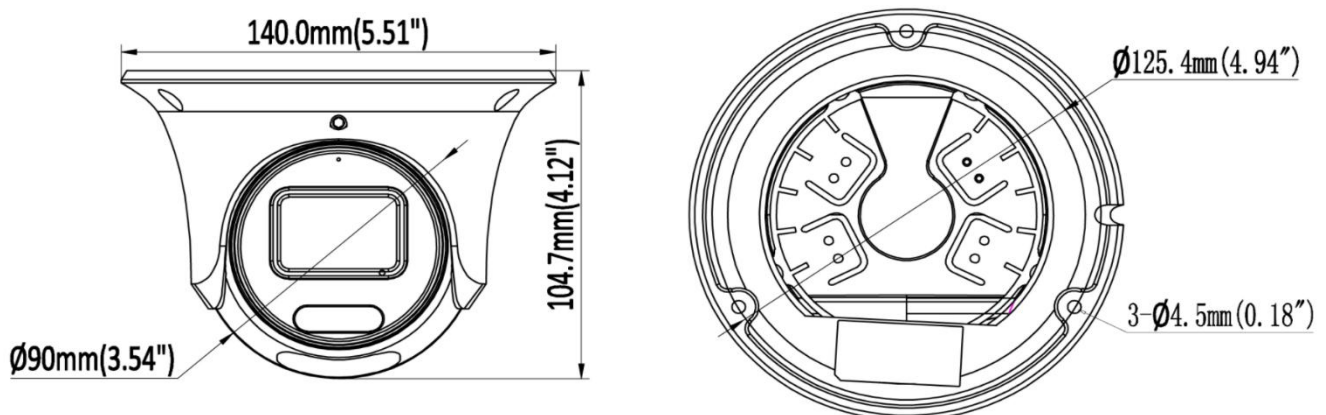

Key Features

- High quality imaging with 4MP resolution
- Efficient H.265+ compression technology
- Clear imaging against strong backlight due to 130dB WDR technology
- 24/7 colorful imaging
- Water and dust resistant (IP67)
- Built-in microphone, audio and alarm interface available
- NDAA Compliant

Dimensions

Specification

Camera	
Image Sensor	1/1.8" Progressive Scan CMOS Sensor
Min. Illumination	0.0005Lux (Color) , 0 Lux with Light
Illumination Distance	30m (warm light)
Strobe Light	N/A
Smart IR	N/A
Pan/Tilt/Rotation Range	Pan: 0° ~ 360° Tilt: 0° ~ 75° Rotation: 0° ~ 360°
Lens	
Focal Length	2.8 mm
Aperture	F1.0
FOV	2.8 mm @ F1.0 Horizontal FOV: 112°, Vertical FOV: 60° , Diagonal FOV: 131°
Lens Mount	M16
DORI	
DORI	2.8 mm, D: 60 m, O: 23.5 m, R: 11.8 m, I: 5.9 m
Compression Standard	
Video Compression	H.264/H.264+/H.265/H.265+/MJPEG
H.264 Codec Profile	Base /Main /High profile
H.265 Codec Profile	Main Profile
Video Bit Rate	11 Kbps ~ 10 Mbps
Triple Streams	Support
Audio Compression	G.711A, G.711U
Audio Bit Rate	64 Kbps
Image	
Max. Image Resolution	4M (2688 × 1520)
Main Stream	50Hz: 25fps 4M (2688 × 1520) 25fps 4M (2560 × 1440) 25fps 1080P (1920 × 1080) 60Hz: 30fps 4M (2688 × 1520) 30fps 4M (2560 × 1440) 30fps 1080P (1920 × 1080)
Sub Stream	50Hz: 25fps 720P (1280 × 720) 25fps D1(704 × 576), 25fps CIF(352 × 288) 60Hz: 30fps 720P (1280 × 720) 30fps D1 (704 × 480) , 30fps CIF (352 × 240)

Operating Conditions	(-40°C ~ 60°C) (-40°F ~ 140°F) Humidity 95% or less (non-condensing)
Power Supply	DC12V ± 25%
POE	PoE (802.3 af)
Power Consumption	MAX. 7 W
Protection Level	IP67
Material	Metal
Dimensions	Φ 5.51" × 4.12" (140 × 104.7 mm)
Gross Weight	1.92 lb (870 g)

Related Accessories

AC-JB04	AC-WM04	AC-PM02	AC-CMB02
Junction Box, Φ 142 × 46.5 MM	Wall Mount, Φ136 × 120 × 208 MM	Pole Mount, Φ 170 ×135.8 × 43.7 MM	Pendant Mount, Φ 116 × 734.5 MM
			

Please select accessories according to the installation scenario: