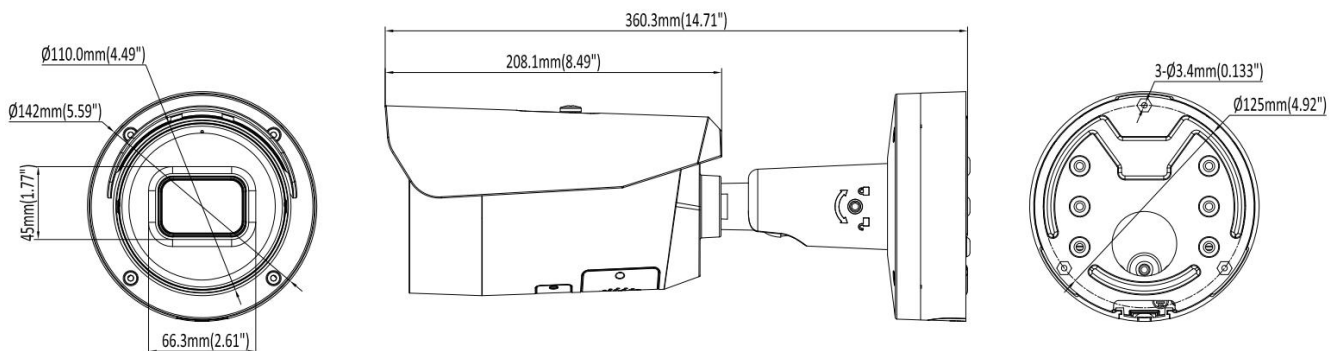

Key Features

- High quality imaging with 4MP resolution
- Motorized varifocal lens for easy installation and monitoring
- Efficient H.265+ compression technology
- Clear imaging against strong backlight due to 130dB WDR technology
- 24/7 colorful imaging
- Water and dust resistant (IP67)
- Built-in microphone, audio and alarm interface available
- NDAA Compliant

Dimensions

Specification

Camera	
Image Sensor	1/1.8" Progressive Scan CMOS Sensor
Min. Illumination	0.0005Lux (Color) , 0 Lux with Light
Illumination Distance	60m (warm light)
Strobe Light	N/A
Smart IR	N/A
Pan/Tilt/Rotation Range	Pan: 0° ~ 360° Tilt: 0° ~ 90° Rotation: 0° ~ 360°
Lens	
Focal Length	2.8 ~ 12 mm
Aperture	F1.0
FOV	horizontal FOV: 105° ~ 56°, Vertical FOV: 54° ~ 31°, Diagonal FOV: 131° ~ 65°
Lens Mount	Integrated
DORI	
DORI	2.8-12 mm, D: 68 m to 114 m, O: 26.3 m to 44.7 m, R: 13.2 m to 22.4 m, I: 6.6 m to 11.2
Compression Standard	
Video Compression	H.264/H.264+/H.265/H.265+/MJPEG
H.264 Codec Profile	Base/Main/High profile
H.265 Codec Profile	Main Profile
Video Bit Rate	11 Kbps ~ 10 Mbps
Triple Streams	Support
Audio Compression	G.711A, G.711U
Audio Bit Rate	64 Kbps
Image	
Max. Image Resolution	4M (2688 × 1520)
Main Stream	50Hz: 25fps 4M (2688 × 1520) 25fps 4M (2560 × 1440) 25fps 1080P (1920 × 1080) 60Hz: 30fps 4M (2688 × 1520) 30fps 4M (2560 × 1440) 30fps 1080P (1920 × 1080)
Sub Stream	50Hz: 25fps 720P (1280 × 720) 25fps D1 (704 × 576), 25fps CIF(352 × 288) 60Hz: 30fps 720P (1280 × 720) 30fps D1 (704 × 480) , 30fps CIF (352 × 240)

Operating Conditions	(-40°C ~ 60°C) (-40°F ~ 140°F) Humidity 95% or less (non-condensing)
Power Supply	DC12V ± 25%
POE	PoE (802.3 at)
Power Consumption	MAX. 12.5 W
Protection Level	IP67
Material	Metal
Dimensions	Φ 5.59" × 14.71" (142 × 360.3mm)
Gross Weight	6.06 lb (2750 g)