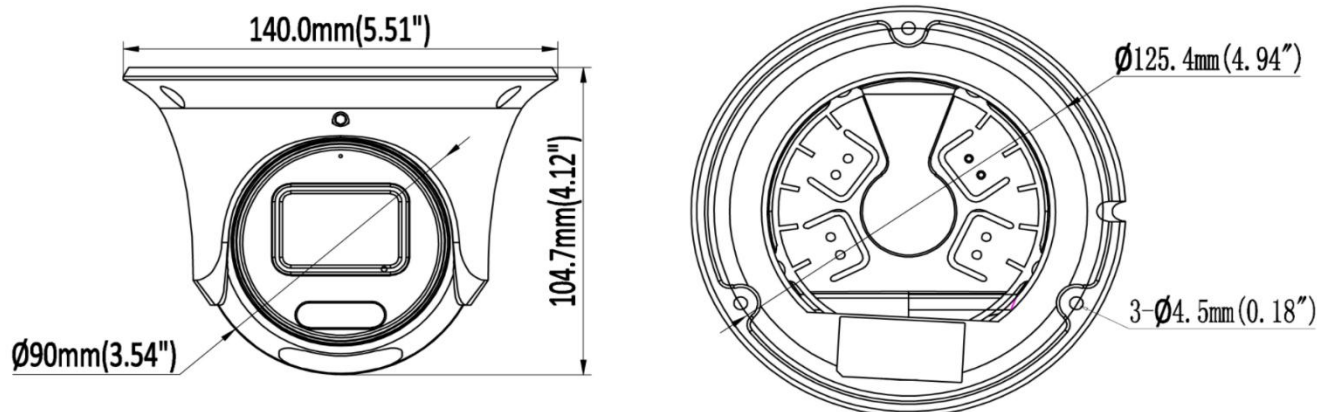

Dimensions

Specification

Camera	
Image Sensor	1/2.8" Progressive Scan CMOS Sensor
Min. Illumination	0.006 lux (Color), 0 lux (IR on)
Illumination Distance	30m (IR light)
Strobe Light	Support
Smart IR	Support
Pan/Tilt/Rotation Range	Pan: 0° ~ 360° Tilt: 0° ~ 75° Rotation: 0° ~ 360°
Lens	
Focal Length	2.8 mm
Aperture	F1.6
FOV	2.8 mm @ F1.6 Horizontal FOV: 106°, Vertical FOV: 58°, Diagonal FOV: 125°
Lens Mount	M12
DORI	
DORI	2.8 mm , D: 88 m, O: 34.7 m, R: 17.4 m, I: 8.7 m
Compression Standard	
Video Compression	H.264/H.264+/H.265/H.265+/MJPEG
H.264 Codec Profile	Base/Main/High profile
H.265 Codec Profile	Main Profile
Video Bit Rate	11 Kbps ~ 16 Mbps
Triple Streams	Support
Audio Compression	G.711A, G.711U
Audio Bit Rate	64 Kbps
Image	
Max. Image Resolution	8MP (3840 × 2160)
Main Stream	50Hz: 25fps 8MP (3840 × 2160), 25fps 6MP (3200 × 1800) , 25fps 5MP (3072 × 1728) 25fps 4MP (2560 × 1440) , 25fps 1080P (1920 × 1080) 60Hz: 30fps 8MP (3840 × 2160) , 30fps 6MP (3200 × 1800), 30fps 5MP (3072 × 1728) 30fps 4MP (2560 × 1440), 30fps 1080P (1920 × 1080)
Sub Stream	50Hz: 25fps 720P (1280 × 720) 25fps D1 (704 × 576) , 25fps CIF (352 × 288) (Default D1) 60Hz: 30fps 720P (1280 × 720) 30fps D1 (704 × 480) , 30fps CIF (352 × 240)

Operating Conditions	(-40°C ~ 60°C) (-40°F ~ 140°F) Humidity 95% or less (non-condensing)
Power Supply	DC12V ± 25%
POE	PoE (802.3 af)
Power Consumption	MAX. 7.5 W
Protection Level	IP67
Material	Metal
Dimensions	Φ 5.51" × 4.12" (140 × 104.7 mm)
Gross Weight	1.76 lb (800 g)

Related Accessories

AC-JB04	AC-WM04	AC-PM02	AC-CMB02
Junction Box, Φ 142 × 46.5 MM	Wall Mount, Φ136 × 120 × 208 MM	Pole Mount, Φ 170 × 135.8 × 43.7 MM	Pendant Mount, Φ 116 × 734.5 MM
			

Please select accessories according to the installation scenario: