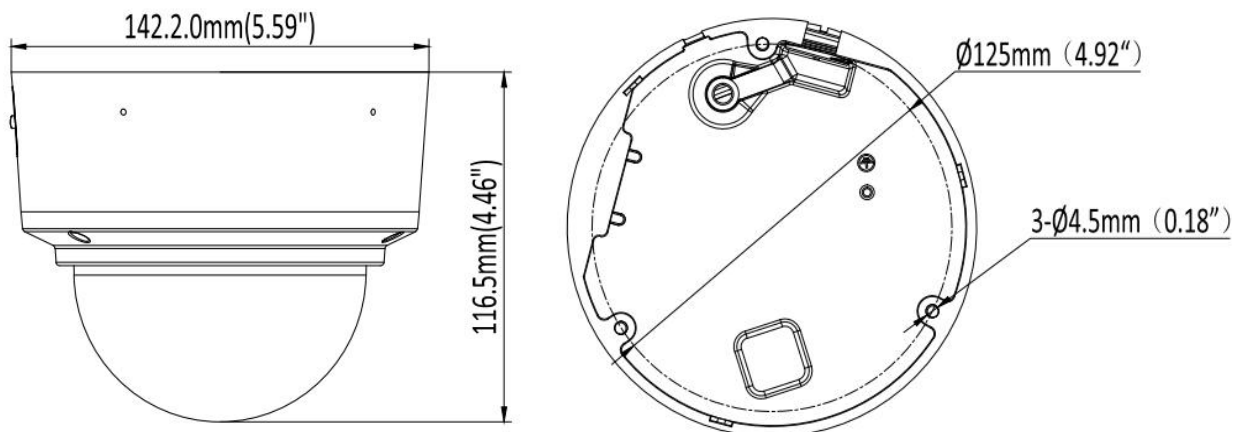

### Dimensions

## Specification

Camera	
Image Sensor	1/2.7" Progressive Scan CMOS Sensor
Min. Illumination	0.006 lux (Color), 0 lux (IR on)
Illumination Distance	50m (IR light)
Strobe Light	Support
Smart IR	Support
Pan/Tilt/Rotation Range	Pan: 0° ~ 355° Tilt: 0° ~ 75° Rotation: 0° ~ 355°
Lens	
Focal Length	2.7-13.5 mm
Aperture	F1.6
FOV	horizontal FOV:112° to 35.5° , vertical FOV:59° to 20° , diagonal FOV: 134° to 41°
Lens Mount	Φ 14
DORI	
DORI	2.7-13.5mm, D: 72 m to 206 m, O: 27.9 m to 81.5 m, R: 14 m to 40.8 m, I: 7 m to 20.4m
Compression Standard	
Video Compression	H.264/H.264+/H.265/H.265+/MJPEG
H.264 Codec Profile	Base/Main/High profile
H.265 Codec Profile	Main Profile
Video Bit Rate	11 Kbps ~ 10 Mbps
Triple Streams	Support
Audio Compression	G.711A, G.711U
Audio Bit Rate	64 Kbps
Image	
Max. Image Resolution	5M (2880 x 1620)
Main Stream	50Hz: 25fps 5M (2880 x 1620) 25fps 4M (2688 x 1520) , 25fps 4M (2560 x 1440) , 25fps 1080P (1920 x 1080) 60Hz: 30fps 5M (2880 x 1620) , 30fps 4M (2688 x 1520) , 30fps 4M (2560 x 1440) , 30fps 1080P (1920 x 1080)
Sub Stream	50Hz: 25fps 720P (1280 x 720) 25fps D1 (704 x 576), 25fps CIF (352 x 288) 60Hz: 30fps 720P (1280 x 720) 30fps D1 (704 x 480), 30fps CIF (352 x 240)
Third Stream	50Hz: 25fps CIF (352 x 288) 60Hz: 30fps CIF (352 x 240)

Power Supply	DC12V ± 25%
POE	PoE (802.3 af)
Power Consumption	MAX. 9.5 W
Protection Level	IP67
Material	Metal
Dimensions	Φ 5.59" × 4.46" (142.2 × 116.5mm)
Gross Weight	2.25 lb (1020 g)