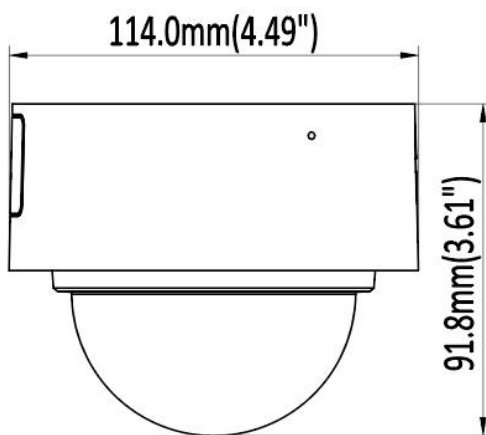

Dimensions

Specification

Camera	
Image Sensor	1/2.7" Progressive Scan CMOS Sensor
Min. Illumination	0.006 lux (Color), 0 lux (IR on)
Illumination Distance	30m (IR light)
Strobe Light	Support
Smart IR	Support
Pan/Tilt/Rotation Range	Pan: 0° ~ 355° Tilt: 0° ~ 75° Rotation: 0° ~ 355°
Lens	
Focal Length	2.8 mm
Aperture	F1.6
FOV	2.8 mm @ F1.6 horizontal FOV: 111°, vertical FOV: 60°diagonal FOV: 132°
Lens Mount	M12
DORI	
DORI	2.8mm, D: 65 m, O: 25.1 m, R: 12.6 m, I: 6.3 m
Compression Standard	
Video Compression	H.264/H.264+/H.265/H.265+/MJPEG
H.264 Codec Profile	Base/Main/High profile
H.265 Codec Profile	Main Profile
Video Bit Rate	11 Kbps ~ 10 Mbps
Triple Streams	Support
Audio Compression	G.711A, G.711U
Audio Bit Rate	64 Kbps
Image	
Max. Image Resolution	5M (2880 x 1620)
Main Stream	50Hz: 25fps 5M (2880 x 1620) 25fps 4M (2688 x 1520) , 25fps 4M (2560 x 1440) , 25fps 1080P (1920 x 1080) 60Hz: 30fps 5M (2880 x 1620) , 30fps 4M (2688 x 1520) , 30fps 4M (2560 x 1440) , 30fps 1080P (1920 x 1080)
Sub Stream	50Hz: 25fps 720P (1280 x 720) 25fps D1 (704 x 576) , 25fps CIF (352 x 288) 60Hz: 30fps 720P (1280 x 720) 30fps D1 (704 x 480), 30fps CIF (352 x 240)
Third Stream	50Hz: 25fps CIF (352 x 288) 60Hz: 30fps CIF (352 x 240)
Image Setting	Brightness/Contrast/Saturation/Hue/Sharpness

POE	PoE (802.3 af)
Power Consumption	MAX. 8 W
Protection Level	IP67
Material	Metal
Dimensions	Φ 4.49" × 3.61" (114 × 91.8 mm)
Gross Weight	1.76 lb (800 g)

Related Accessories

AC-WM02	AC-PM02	AC-JB02	AC-CMB02
Wall Mount, Φ 120×105.8×183.5MM	Pole Mount, Φ 170 × 135.8 × 43.7MM	Junction Box, Φ 112.5 × 49.5 MM	Pendant Mount, Φ 116 × 734.5 MM
			