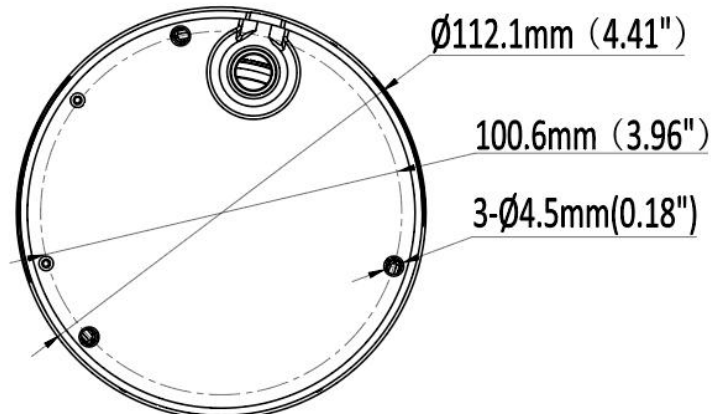

Dimensions

Specification

Camera	
Image Sensor	1/2.7" Progressive Scan CMOS Sensor
Min. Illumination	0.006 lux (Color), 0 lux (IR on)
Illumination Distance	30m (IR light)
Strobe Light	Support
Smart IR	Support
Pan/Tilt/Rotation Range	Pan: 0° ~ 355° Tilt: 0° ~ 75° Rotation: 0° ~ 355°
Lens	
Focal Length	2.8 mm
Aperture	F1.6
FOV	2.8 mm @ F1.6 horizontal FOV: 111°, vertical FOV: 60°diagonal FOV: 132°
Lens Mount	M12
DORI	
DORI	2.8mm, D: 65 m, O: 25.1 m, R: 12.6 m, I: 6.3 m
Compression Standard	
Video Compression	H.264/H.264+/H.265/H.265+/MJPEG
H.264 Codec Profile	Base/Main/High profile
H.265 Codec Profile	Main Profile
Video Bit Rate	11 Kbps ~ 10 Mbps
Triple Streams	Support
Audio Compression	G.711A, G.711U
Audio Bit Rate	64 Kbps
Image	
Max. Image Resolution	5M (2880 x 1620)
Main Stream	50Hz: 25fps 5M (2880 x 1620) 25fps 4M (2688 x 1520) , 25fps 4M (2560 x 1440) , 25fps 1080P (1920 x 1080) 60Hz: 30fps 5M (2880 x 1620) , 30fps 4M (2688 x 1520) , 30fps 4M (2560 x 1440) , 30fps 1080P (1920 x 1080)
Sub Stream	50Hz: 25fps 720P (1280 x 720) 25fps D1 (704 x 576) , 25fps CIF (352 x 288) 60Hz: 30fps 720P (1280 x 720) 30fps D1 (704 x 480), 30fps CIF (352 x 240)
Third Stream	50Hz: 25fps CIF (352 x 288) 60Hz: 30fps CIF (352 x 240)
Image Setting	Brightness/Contrast/Saturation/Hue/Sharpness

POE	PoE (802.3 af)
Power Consumption	MAX. 8 W
Protection Level	IP67
Material	Metal
Dimensions	Φ 4.49" × 3.61" (114 × 91.8 mm)
Gross Weight	1.76 lb (800 g)

Related Accessories

AC-WM02	AC-PM02	AC-JB02	AC-CMB02
Wall Mount, Φ 120×105.8×183.5MM	Pole Mount, Φ 170 × 135.8 × 43.7MM	Junction Box, Φ 112.5 × 49.5 MM	Pendant Mount, Φ 116 × 734.5 MM
			