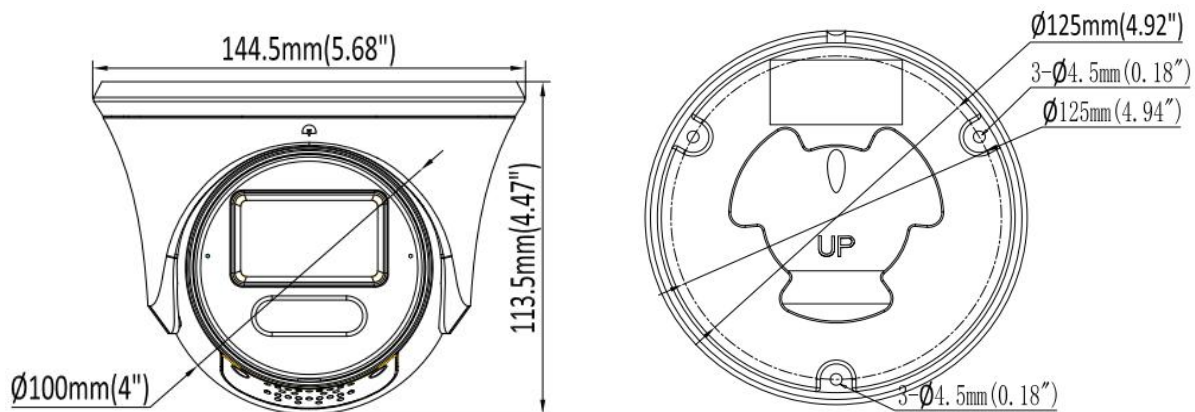

Dimensions

Specification

Camera	
Image Sensor	1/2.7" Progressive Scan CMOS Sensor
Min. Illumination	0.006 lux (Color) , 0 lux (IR on)
Illumination Distance	40m (IR light)
Strobe Light	Support
Smart IR	Support
Pan/Tilt/Rotation Range	Pan: 0° ~ 360° Tilt: 0° ~ 75° Rotation: 0° ~ 360°
Lens	
Focal Length	2.7-13.5 mm
Aperture	F1.6
FOV	horizontal FOV: 112° to 35.5°, Vertical FOV: 59° to 20°, Diagonal FOV: 134° to 41°
Lens Mount	Φ 14
DORI	
DORI	2.7-13.5 mm, D: 72 m to 206 m, O: 27.9 to 81.5 m, R: 14 m to 40.8 m, I: 7 m to 20.4 m
Compression Standard	
Video Compression	H.264/H.264+/H.265/H.265+/MJPEG
H.264 Codec Profile	Base /Main /High profile
H.265 Codec Profile	Main Profile
Video Bit Rate	11 Kbps ~ 8 Mbps
Triple Streams	N/A
Audio Compression	G.711A (-A Model), G711U
Audio Bit Rate	64 Kbps (-A Model)
Image	
Max. Image Resolution	4M (2688 × 1520)
Main Stream	50Hz: 20fps 4M (2688 × 1520) 25fps 4M (2560 × 1440) , 25fps 1080P (1920 × 1080) 60Hz: 20fps 4M (2688 × 1520) 30fps 4M (2560 × 1440) , 30fps 1080P (1920 × 1080)
Sub Stream	50Hz: 25fps 720P (1280 × 720) 25fps D1 (704 × 576), 25fps CIF (352 × 288) 60Hz: 30fps 720P (1280 × 720) 30fps D1 (704 × 480), 30fps CIF (352 × 240)
Third Stream	N/A
Image Setting	Brightness/Contrast/Saturation/Hue/Sharpness

Power Consumption	MAX.8.5 W
Protection Level	IP67
Material	Metal
Dimensions	Φ 5.68" × 4.47" (144.5 × 113.5 mm)
Gross Weight	2.36 lb (1070 g)

Related Accessories

AC-JB04	AC-WM04	AC-PM02	AC-CMB02
Junction Box, Φ 142 × 46.5 MM	Wall Mount, Φ136 × 120 × 208 MM	Pole Mount, Φ 170 × 135.8 × 43.7 MM	Pendant Mount, Φ 116 × 734.5 MM
			