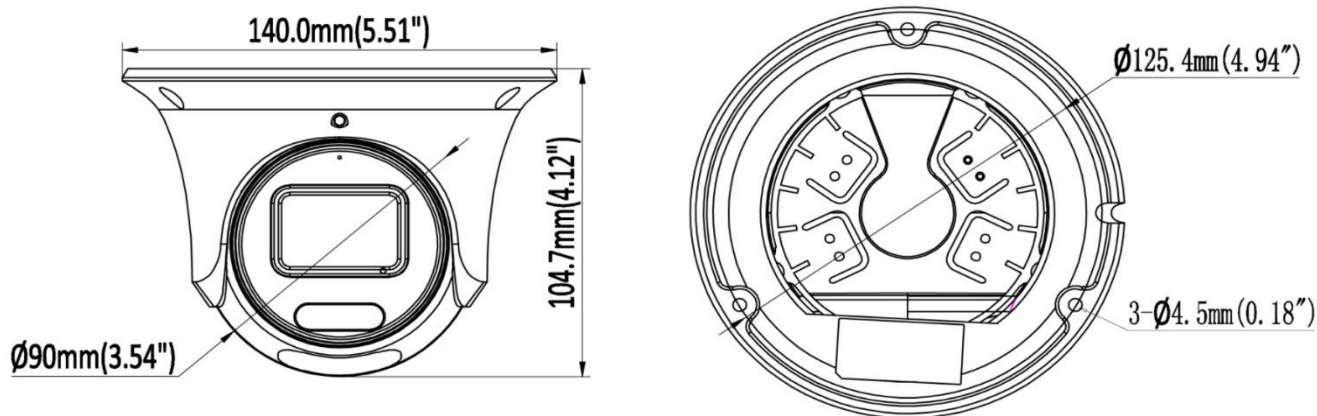

Dimensions

Specification

Camera	
Image Sensor	1/2.8" Progressive Scan CMOS Sensor
Min. Illumination	0.006 lux (Color), 0 lux (IR on)
Illumination Distance	30m (IR light)
Strobe Light	Support
Smart IR	Support
Pan/Tilt/Rotation Range	Pan: 0° ~ 360° Tilt: 0° ~ 75° Rotation: 0° ~ 360°
Lens	
Focal Length	2.8 mm
Aperture	F1.6
FOV	2.8 mm @ F1.6 Horizontal FOV: 106°, Vertical FOV: 58°, Diagonal FOV: 125°
Lens Mount	M12
DORI	
DORI	2.8 mm, D: 88 m, O: 34.7 m, R: 17.4 m, I: 8.7 m
Compression Standard	
Video Compression	H.264/H.264+/H.265/H.265+/MJPEG
H.264 Codec Profile	Base/Main/High profile
H.265 Codec Profile	Main Profile
Video Bit Rate	11 Kbps ~ 11 Mbps
Triple Streams	N/A
Audio Compression	G.711A, G.711U
Audio Bit Rate	64 Kbps
Image	
Max. Image Resolution	8MP (3840 × 2160)
Main Stream	50Hz: 20fps 8MP (3840 × 2160) , 20fps 6MP (3200 × 1800) , 25fps 5MP (3072 × 1728) 25fps 4MP (2560 × 1440) , 25fps 1080P (1920 × 1080) 60Hz: 20fps 8MP (3840 × 2160) , 20fps 6MP (3200 × 1800) , 30fps 5MP (3072 × 1728) 30fps 4MP (2560 × 1440) , 30fps 1080P (1920 × 1080)
Sub Stream	50Hz: 25fps 720P (1280 × 720) 25fps D1 (704 × 576) , 25fps CIF (352 × 288) (Default D1) 60Hz: 30fps 720P (1280 × 720) 30fps D1 (704 × 480) , 30fps CIF (352 × 240)

Power Supply	DC12V ± 25%
POE	PoE (802.3 af)
Power Consumption	MAX. 7.5 W
Protection Level	IP67
Material	Metal
Dimensions	Φ 5.51" × 4.12" (140 × 104.7 mm)
Gross Weight	1.76 lb (800 g)

Related Accessories

AC-JB04	AC-WM04	AC-PM02	AC-CMB02
Junction Box, Φ 142 × 46.5 MM	Wall Mount, Φ136 × 120 × 208 MM	Pole Mount, Φ 170 × 135.8 × 43.7 MM	Pendant Mount, Φ 116 × 734.5 MM
			

Please select accessories according to the installation scenario: