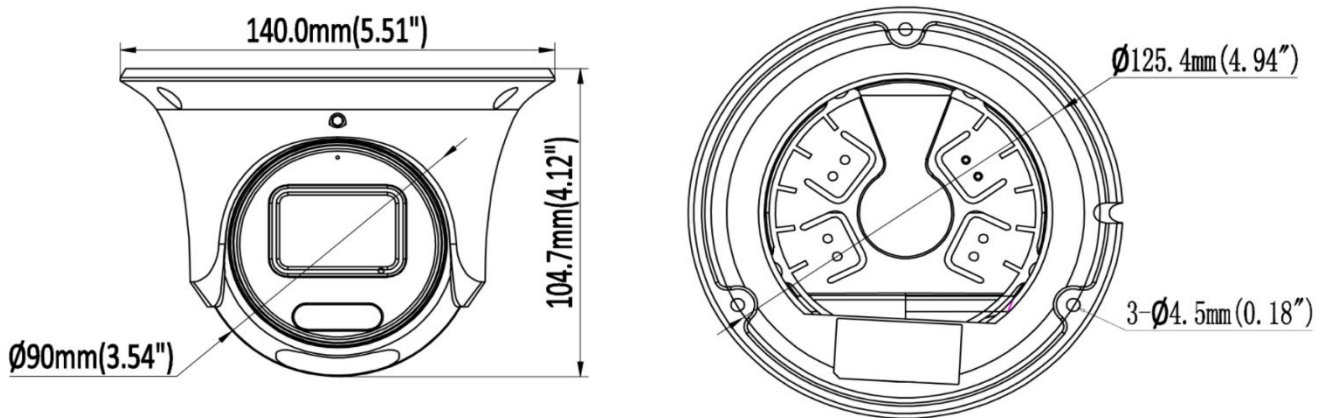

### Dimensions

## Specification

Camera	
Image Sensor	1/2.7" Progressive Scan CMOS Sensor
Min. Illumination	0.006 lux (Color) , 0 lux ( IR on)
Illumination Distance	30m (IR light)
Strobe Light	Support
Smart IR	Support
Pan/Tilt/Rotation Range	Pan: 0° ~ 360° Tilt: 0° ~ 75° Rotation: 0° ~ 360°
Lens	
Focal Length	2.8 mm
Aperture	F1.6
FOV	2.8 mm @ F1.6 Horizontal FOV: 111°, Vertical FOV: 60°, Diagonal FOV: 132°
Lens Mount	M12
DORI	
DORI	2.8 mm, D: 66 m, O: 25.5 m, R: 12.8 m, I: 6.4 m
Compression Standard	
Video Compression	H.264/H.264+/H.265/H.265+/MJPEG
H.264 Codec Profile	Base/Main /High profile
H.265 Codec Profile	Main Profile
Video Bit Rate	11 Kbps ~ 8 Mbps
Triple Streams	N/A
Audio Compression	G.711A (-A Model ) , G711U
Audio Bit Rate	64 Kbps (-A Model )
Image	
Max. Image Resolution	5M (2880 × 1620)
Main Stream	50Hz: 20fps 5MP (2880 × 1620) 25fps 4MP (2688 × 1520) , 25fps 4M (2560 × 1440) , 25fps 1080P (1920 × 1080) 60Hz: 20fps 5MP (2880 × 1620) 30fps 4MP (2688 × 1520) , 30fps 4M (2560 × 1440) , 30fps 1080P (1920 × 1080)
Sub Stream	50Hz: 25fps 720P (1280 × 720) 25fps D1 (704 × 576) , 25fps CIF (352 × 288) 60Hz: 30fps 720P (1280 × 720) 30fps D1 (704 × 480) , 30fps CIF (352 × 240)
Third Stream	N/A
Image Setting	Brightness/Contrast/Saturation/Hue/Sharpness

Power Consumption	MAX. 5.5 W
Protection Level	IP67
Material	Metal
Dimensions	Φ 5.51" × 4.12" (140 × 104.7 mm)
Gross Weight	1.76 lb (800 g)