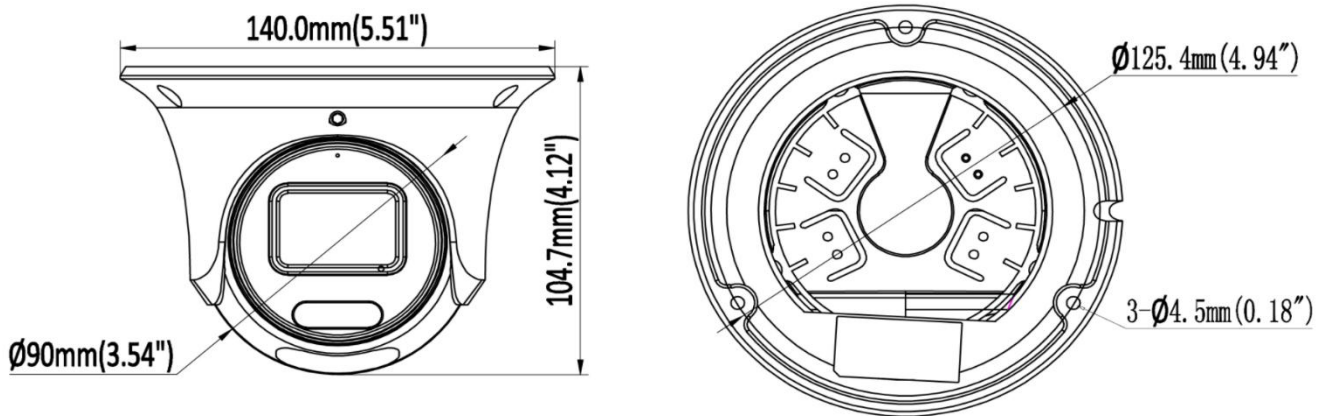

Key Features

- High quality imaging with 4MP resolution
- Efficient H.265+ compression technology
- Clear imaging against strong backlight due to 120dB WDR technology
- Water and dust resistant (IP67)
- Built-in microphone for real-time audio security
- NDAA Compliant

Dimensions

Specification

Camera	
Image Sensor	1/2.7" Progressive Scan CMOS Sensor
Min. Illumination	0.006 lux (Color) , 0 lux (IR on)
Illumination Distance	30m (IR light)
Strobe Light	Support
Smart IR	Support
Pan/Tilt/Rotation Range	Pan: 0° ~ 360° Tilt: 0° ~ 75° Rotation: 0° ~ 360°
Lens	
Focal Length	2.8 mm
Aperture	F1.6
FOV	2.8mm @ F1.6 Horizontal FOV: 111°, Vertical FOV: 60°, Diagonal FOV: 132°
Lens Mount	M12
DORI	
DORI	2.8 mm, D: 67 m, O: 25.5 m, R: 12.8 m, I: 6.4 m
Compression Standard	
Video Compression	H.264/H.264+/H.265/H.265+/MJPEG
H.264 Codec Profile	Base/Main/High profile
H.265 Codec Profile	Main Profile
Video Bit Rate	11 Kbps ~ 8 Mbps
Triple Streams	N/A
Audio Compression	G.711A (-A Model), G711U
Audio Bit Rate	64 Kbps (-A Model)
Image	
Max. Image Resolution	4M (2688 × 1520)
Main Stream	50Hz: 20fps 4M (2688 × 1520) 25fps 4M (2560 × 1440) , 25fps 1080P (1920 × 1080) 60Hz: 20fps 4M (2688 × 1520) 30fps 4M (2560 × 1440) , 30fps 1080P (1920 × 1080)
Sub Stream	50Hz: 25fps 720P (1280 × 720) 25fps D1 (704 × 576), 25fps CIF (352 × 288) 60Hz: 30fps 720P (1280 × 720) 30fps D1 (704 × 480), 30fps CIF (352 × 240)
Third Stream	N/A
Image Setting	Brightness/Contrast/Saturation/Hue/Sharpness

Power Consumption	MAX. 5.5 W
Protection Level	IP67
Material	Metal
Dimensions	Φ 5.51" × 4.12" (140 × 104.7 mm)
Gross Weight	1.76 lb (800 g)

Related Accessories

AC-JB04	AC-WM04	AC-PM02	AC-CMB02
Junction Box, Φ 142 × 46.5 MM	Wall Mount, Φ136 × 120 × 208 MM	Pole Mount, Φ 170 × 135.8 × 43.7 MM	Pendant Mount, Φ 116 × 734.5 MM
			