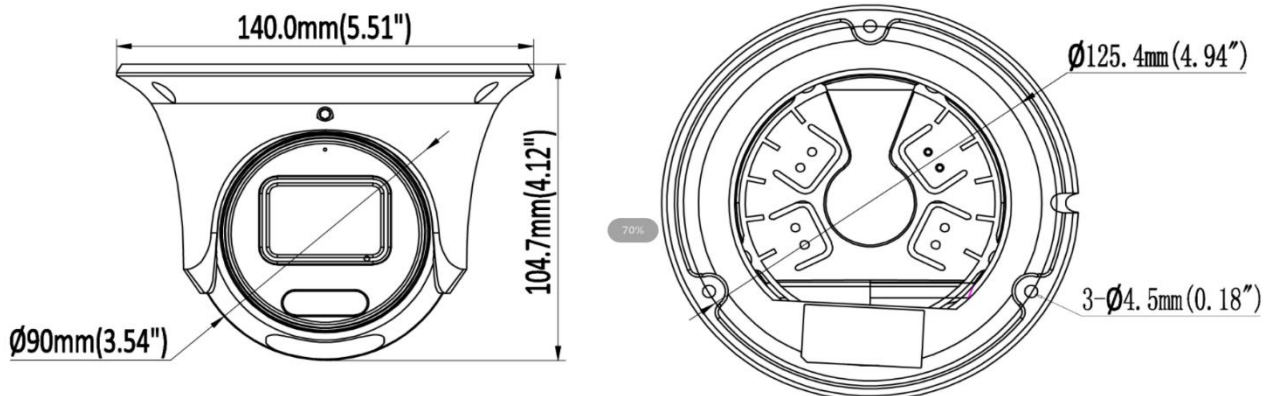

### Dimensions

## Specification

Camera	
Image Sensor	1/2.7" Progressive Scan CMOS Sensor
Min. Illumination	0.006 lux (Color) , 0 lux (IR on)
Illumination Distance	30m (IR light) 30m (warm light)
Strobe Light	N/A
Smart IR	Support
Pan/Tilt/Rotation Range	Pan: 0° ~ 360° Tilt: 0° ~ 75° Rotation: 0° ~ 360°
Lens	
Focal Length	2.8 mm
Aperture	F1.6
FOV	2.8mm @ F1.6 Horizontal FOV: 111°, Vertical FOV: 60°, Diagonal FOV: 132°
Lens Mount	M12
DORI	
DORI	2.8 mm, D: 67 m, O: 25.5 m, R: 12.8 m, I: 6.4 m
Compression Standard	
Video Compression	H.264/H.264+/H.265/H.265+/MJPEG
H.264 Codec Profile	Base/Main/High profile
H.265 Codec Profile	Main Profile
Video Bit Rate	11 Kbps ~ 8 Mbps
Triple Streams	N/A
Audio Compression	G.711A (-A Model) , G711U
Audio Bit Rate	64 Kbps (-A Model)
Image	
Max. Image Resolution	4M (2688 × 1520)
Main Stream	50Hz: 20fps 4M (2688 × 1520) 25fps 4M (2560 × 1440) , 25fps 1080P (1920 × 1080) 60Hz: 20fps 4M (2688 × 1520) 30fps 4M (2560 × 1440) , 30fps 1080P (1920 × 1080)
Sub Stream	50Hz: 25fps 720P (1280 × 720) 25fps D1 (704 × 576) , 25fps CIF (352 × 288) 60Hz: 30fps 720P (1280 × 720) 30fps D1 (704 × 480) , 30fps CIF ( 352 × 240)
Third Stream	N/A

POE	PoE (802.3 af)
Power Consumption	MAX.6.3 W
Protection Level	IP67
Material	Metal
Dimensions	Φ 5.51" × 4.12" (140 × 104.7 mm)
Gross Weight	1.76 lb (800 g)