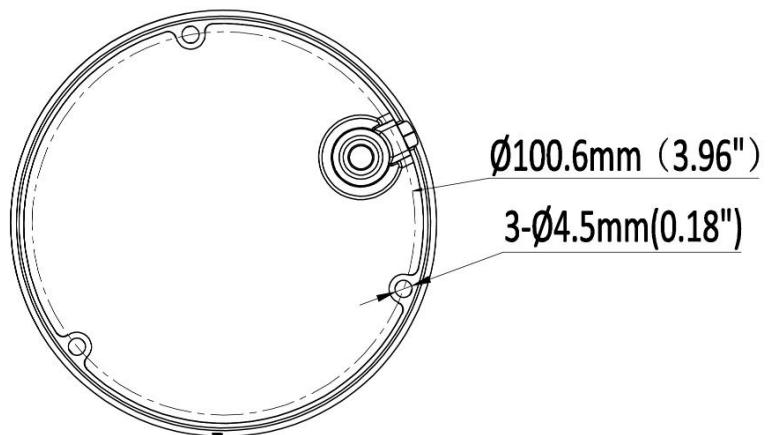

Key Features

- High quality imaging with 4MP resolution
- Efficient H.265+ compression technology
- Clear imaging against strong backlight due to 120 dB WDR technology
- Water and dust resistant (IP67) and vandal proof (IK10)
- Built-in microphone for real-time audio security
- NDAA Compliant

Dimensions

Available Model

- IPC4DF3R4-I1-TML
- IPC4DF3R4-I1-TML (B)

Specification

Camera	
Image Sensor	1/2.7" Progressive Scan CMOS Sensor
Min. Illumination	Color: 0.006 Lux (F1.6, AGC ON) , 0 Lux with IR lights on
Illumination Distance	30m (IR light)
Strobe Light	Support
Smart IR	Support
Pan/Tilt/Rotation Range	Pan: 0° ~ 355° Tilt: 0° ~ 75° Rotation: 0° ~ 355°
Lens	
Focal Length	2.8mm
Aperture	F1.6
FOV	2.8 mm @ F1.6 Horizontal FOV: 111°, Vertical FOV: 60°, Diagonal FOV: 132°
Lens Mount	M12
DORI	
DORI	2.8mm, D: 67 m, O: 25.5 m, R: 12.8 m, I: 6.4 m
Compression Standard	
Video Compression	H.264/H.265/264+/265+/MJPEG
H.264 Codec Profile	Base/Main/High profile
H.265 Codec Profile	Main Profile
Video Bit Rate	11 Kbps ~ 10Mbps
Triple Streams	N/A
Audio Compression	G.711A, G711U
Audio Bit Rate	64 Kbps
Image	
Max. Image Resolution	4M (2688 × 1520)
Main Stream	50Hz: 20fps 4M (2688 × 1520) 25fps 4M (2560 × 1440) 25fps 1080P (1920 × 1080) 60Hz: 20fps 4M (2688 × 1520) 30fps 4M (2560 × 1440) 30fps 1080P (1920 × 1080)
Sub Stream	50Hz: 25fps 720P (1280 × 720) 25fps D1 (704 × 576), 25fps CIF (352 × 288) 60Hz: 30fps 720P (1280 × 720) 30fps D1 (704 × 480), 30fps CIF (352 × 240)
Third Stream	N/A

POE	PoE (802.3 af)
Power Consumption	MAX.7 W
Protection Level	IP67
Material	Metal
Dimensions	Φ 4.41" × 3.44" (Φ 112 × 87.5 mm)
Gross Weight	1.06 lb (482 g)

Related Accessories

AC-WM02	AC-PM03	AC-JB02	AC-CMB02
Wall Mount, Φ 120×105.8×183.5MM	Pole Mount, Φ 170 × 135.8 × 43.7MM	Junction Box, Φ 112.5 × 49.5 MM	Pendant Mount, Φ 116 × 734.5 MM
			