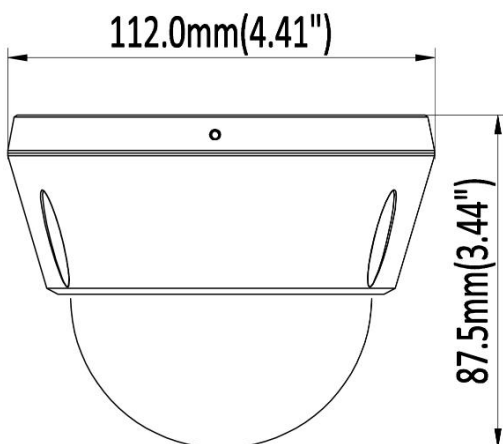

Dimensions

Available Model

- IPC4DF3R4-I1-TML
- IPC4DF3R4-I1-TML (B)

Specification

Camera	
Image Sensor	1/2.7" Progressive Scan CMOS Sensor
Min. Illumination	Color: 0.006 Lux (F1.6, AGC ON) , 0 Lux with IR lights on
Illumination Distance	30m (IR light)
Strobe Light	Support
Smart IR	Support
Pan/Tilt/Rotation Range	Pan: 0° ~ 355° Tilt: 0° ~ 75° Rotation: 0° ~ 355°
Lens	
Focal Length	2.8mm
Aperture	F1.6
FOV	2.8 mm @ F1.6 Horizontal FOV: 111°, Vertical FOV: 60°, Diagonal FOV: 132°
Lens Mount	M12
DORI	
DORI	2.8mm, D: 67 m, O: 25.5 m, R: 12.8 m, I: 6.4 m
Compression Standard	
Video Compression	H.264/H.265/264+/265+/MJPEG
H.264 Codec Profile	Base/Main/High profile
H.265 Codec Profile	Main Profile
Video Bit Rate	11 Kbps ~ 10Mbps
Triple Streams	N/A
Audio Compression	G.711A, G711U
Audio Bit Rate	64 Kbps
Image	
Max. Image Resolution	4M (2688 × 1520)
Main Stream	50Hz: 20fps 4M (2688 × 1520) 25fps 4M (2560 × 1440) 25fps 1080P (1920 × 1080) 60Hz: 20fps 4M (2688 × 1520) 30fps 4M (2560 × 1440) 30fps 1080P (1920 × 1080)
Sub Stream	50Hz: 25fps 720P (1280 × 720) 25fps D1 (704 × 576), 25fps CIF (352 × 288) 60Hz: 30fps 720P (1280 × 720) 30fps D1 (704 × 480), 30fps CIF (352 × 240)
Third Stream	N/A

POE	PoE (802.3 af)
Power Consumption	MAX.7 W
Protection Level	IP67
Material	Metal
Dimensions	Φ 4.41" × 3.44" (Φ 112 × 87.5 mm)
Gross Weight	1.06 lb (482 g)

Related Accessories

AC-WM02	AC-PM03	AC-JB02	AC-CMB02
Wall Mount, Φ 120×105.8×183.5MM	Pole Mount, Φ 170 × 135.8 × 43.7MM	Junction Box, Φ 112.5 × 49.5 MM	Pendant Mount, Φ 116 × 734.5 MM
			