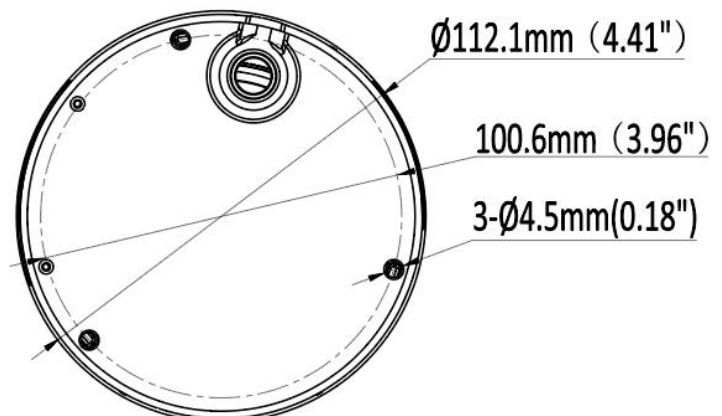

Dimensions

Specification

Camera	
Image Sensor	1/2.8" Progressive Scan CMOS Sensor
Min. Illumination	0.006 lux (Color), 0 lux (IR on)
Illumination Distance	30m (IR light)
Strobe Light	Support
Smart IR	Support
Pan/Tilt/Rotation Range	Pan: 0° ~ 355° Tilt: 0° ~ 75° Rotation: 0° ~ 355°
Lens	
Focal Length	2.8 mm
Aperture	F1.6
FOV	2.8 mm @ F1.6 Horizontal FOV: 106°, Vertical FOV: 58°, Diagonal FOV: 125°
Lens Mount	M12
DORI	
DORI	2.8 mm, D: 88 m, O: 34.7 m, R: 17.4 m, I: 8.7 m
Compression Standard	
Video Compression	H.264/H.264+/H.265/H.265+/MJPEG
H.264 Codec Profile	Base/Main/High profile
H.265 Codec Profile	Main Profile
Video Bit Rate	11 Kbps ~ 11 Mbps
Triple Streams	N/A
Audio Compression	G.711A, G.711U
Audio Bit Rate	64 Kbps
Image	
Max. Image Resolution	8MP (3840 × 2160)
Main Stream	50Hz: 20fps 8MP (3840 × 2160) , 20fps 6MP (3200 × 1800) , 25fps 5MP (3072 × 1728) 25fps 4MP (2560 × 1440) , 25fps 1080P (1920 × 1080) 60Hz: 20fps 8MP (3840 × 2160) , 20fps 6MP (3200 × 1800) , 30fps 5MP (3072 × 1728) 30fps 4MP (2560 × 1440) , 30fps 1080P (1920 × 1080)
Sub Stream	50Hz: 25fps 720P (1280 × 720) 25fps D1 (704 × 576) , 25fps CIF (352 × 288) (Default D1) 60Hz: 30fps 720P (1280 × 720) 30fps D1 (704 × 480) , 30fps CIF (352 × 240)

Power Supply	DC12V ± 25%
POE	PoE (802.3 af)
Power Consumption	MAX. 9 W
Protection Level	IP67
Material	Metal
Dimensions	Φ 4.49" × 3.61" (114 × 91.8mm)
Gross Weight	1.76 lb (800 g)

Related Accessories

AC-WM02	AC-PM02	AC-JB02	AC-CMB02
Wall Mount, Φ 120×105.8×183.5MM	Pole Mount, Φ 170 × 135.8 × 43.7MM	Junction Box, Φ 112.5 × 49.5 MM	Pendant Mount, Φ 116 × 734.5 MM
			