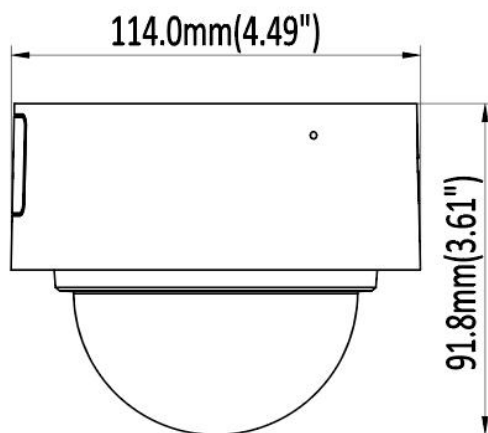

Dimensions

Specification

Camera	
Image Sensor	1/2.8" Progressive Scan CMOS Sensor
Min. Illumination	0.006 lux (Color), 0 lux (IR on)
Illumination Distance	30m (IR light)
Strobe Light	Support
Smart IR	Support
Pan/Tilt/Rotation Range	Pan: 0° ~ 355° Tilt: 0° ~ 75° Rotation: 0° ~ 355°
Lens	
Focal Length	2.8 mm
Aperture	F1.6
FOV	2.8 mm @ F1.6 Horizontal FOV: 106°, Vertical FOV: 58°, Diagonal FOV: 125°
Lens Mount	M12
DORI	
DORI	2.8 mm, D: 88 m, O: 34.7 m, R: 17.4 m, I: 8.7 m
Compression Standard	
Video Compression	H.264/H.264+/H.265/H.265+/MJPEG
H.264 Codec Profile	Base/Main/High profile
H.265 Codec Profile	Main Profile
Video Bit Rate	11 Kbps ~ 11 Mbps
Triple Streams	N/A
Audio Compression	G.711A, G.711U
Audio Bit Rate	64 Kbps
Image	
Max. Image Resolution	8MP (3840 × 2160)
Main Stream	50Hz: 20fps 8MP (3840 × 2160) , 20fps 6MP (3200 × 1800) , 25fps 5MP (3072 × 1728) 25fps 4MP (2560 × 1440) , 25fps 1080P (1920 × 1080) 60Hz: 20fps 8MP (3840 × 2160) , 20fps 6MP (3200 × 1800) , 30fps 5MP (3072 × 1728) 30fps 4MP (2560 × 1440) , 30fps 1080P (1920 × 1080)
Sub Stream	50Hz: 25fps 720P (1280 × 720) 25fps D1 (704 × 576) , 25fps CIF (352 × 288) (Default D1) 60Hz: 30fps 720P (1280 × 720) 30fps D1 (704 × 480) , 30fps CIF (352 × 240)

Power Supply	DC12V ± 25%
POE	PoE (802.3 af)
Power Consumption	MAX. 9 W
Protection Level	IP67
Material	Metal
Dimensions	Φ 4.49" × 3.61" (114 × 91.8mm)
Gross Weight	1.76 lb (800 g)

Related Accessories

AC-WM02	AC-PM02	AC-JB02	AC-CMB02
Wall Mount, Φ 120×105.8×183.5MM	Pole Mount, Φ 170 × 135.8 × 43.7MM	Junction Box, Φ 112.5 × 49.5 MM	Pendant Mount, Φ 116 × 734.5 MM
			