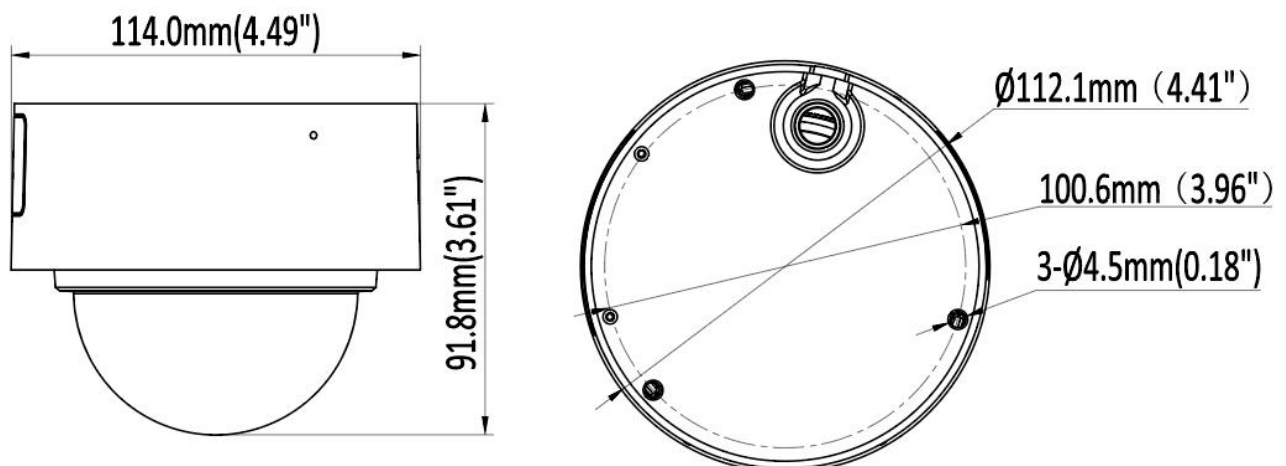

Dimensions

Specification

Camera	
Image Sensor	1/2.7" Progressive Scan CMOS Sensor
Min. Illumination	0.006 lux (Color) , 0 lux (IR on)
Illumination Distance	30m (IR light)
Strobe Light	Support
Smart IR	Support
Pan/Tilt/Rotation Range	Pan: 0° ~ 355° Tilt: 0° ~ 75° Rotation: 0° ~ 355°
Lens	
Focal Length	2.8 mm
Aperture	F1.6
FOV	2.8 mm @ F1.6 Horizontal FOV: 111°, Vertical FOV: 60°, Diagonal FOV: 132°
Lens Mount	M12
DORI	
DORI	2.8 mm, D: 66 m, O: 25.5 m, R: 12.8 m, I: 6.4 m
Compression Standard	
Video Compression	H.264/H.264+/H.265/H.265+/MJPEG
H.264 Codec Profile	Base/Main/High profile
H.265 Codec Profile	Main Profile
Video Bit Rate	11 Kbps ~ 8 Mbps
Triple Streams	N/A
Audio Compression	G.711A (-A Model), G711U
Audio Bit Rate	64 Kbps (-A Model)
Image	
Max. Image Resolution	5M (2880 × 1620)
Main Stream	50Hz: 20fps 5MP (2880 × 1620) 25fps 4MP (2688 × 1520) , 25fps 4M (2560 × 1440) , 25fps 1080P (1920 × 1080) 60Hz: 20fps 5MP (2880 × 1620) 30fps 4MP (2688 × 1520) , 30fps 4M (2560 × 1440) , 30fps 1080P (1920 × 1080)
Sub Stream	50Hz: 25fps 720P (1280 × 720) 25fps D1 (704 × 576), 25fps CIF (352 × 288) 60Hz: 30fps 720P (1280 × 720) 30fps D1 (704 × 480), 30fps CIF (352 × 240)
Third Stream	N/A
Image Setting	Brightness/Contrast/Saturation/Hue/Sharpness

Power Consumption	MAX. 6.5 W
Protection Level	IP67
Material	Metal
Dimensions	Φ 4.49" × 3.61" (114 × 91.8 mm)
Gross Weight	1.76 lb (800 g)

Related Accessories

AC-WM02	AC-PM02	AC-JB02	AC-CMB02
Wall Mount, Φ 120×105.8×183.5MM	Pole Mount, Φ 170 × 135.8 × 43.7MM	Junction Box, Φ 112.5 × 49.5 MM	Pendant Mount, Φ 116 × 734.5 MM
			