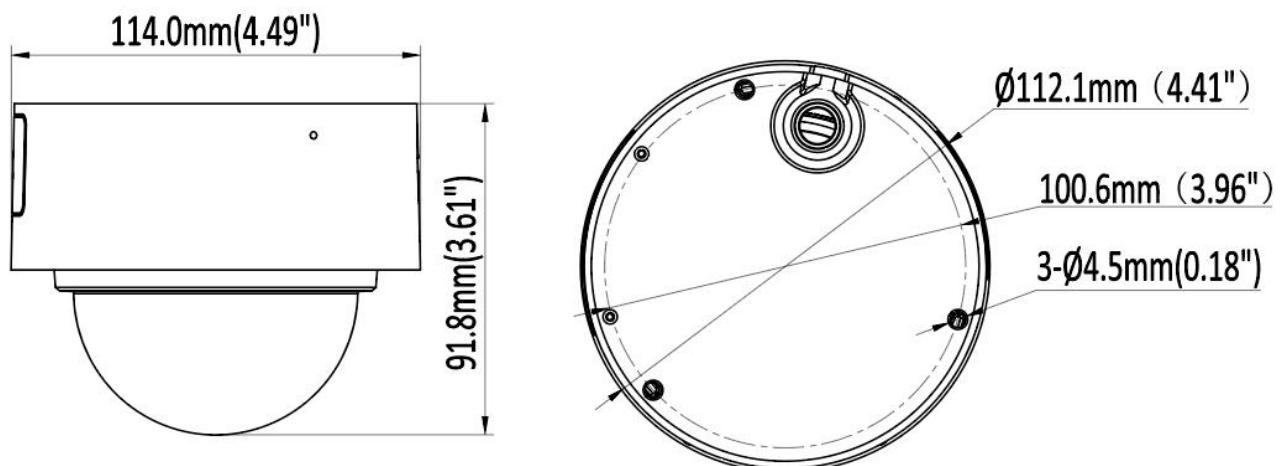

### Dimensions

## Specification

Camera	
Image Sensor	1/2.7" Progressive Scan CMOS Sensor
Min. Illumination	0.006 lux (Color) , 0 lux (IR on)
Illumination Distance	30m (IR light)
Strobe Light	Support
Smart IR	Support
Pan/Tilt/Rotation Range	Pan: 0° ~ 355° Tilt: 0° ~ 75° Rotation: 0° ~ 355°
Lens	
Focal Length	2.8 mm
Aperture	F1.6
FOV	2.8 mm @ F1.6 Horizontal FOV: 111°, Vertical FOV: 60°, Diagonal FOV: 132°
Lens Mount	M12
DORI	
DORI	2.8 mm, D: 67 m, O: 25.5 m, R: 12.8 m, I: 6.4 m
Compression Standard	
Video Compression	H.264/H.264+/H.265/H.265+/MJPEG
H.264 Codec Profile	Base/Main/High profile
H.265 Codec Profile	Main Profile
Video Bit Rate	11 Kbps ~ 8 Mbps
Triple Streams	N/A
Audio Compression	G.711A (-A Model), G711U
Audio Bit Rate	64 Kbps (-A Model)
Image	
Max. Image Resolution	4M (2688 × 1520)
Main Stream	50Hz: 20fps 4M (2688 × 1520) 25fps 4M (2560 × 1440) , 25fps 1080P (1920 × 1080) 60Hz: 20fps 4M (2688 × 1520) 30fps 4M (2560 × 1440) , 30fps 1080P (1920 × 1080)
Sub Stream	50Hz: 25fps 720P (1280 × 720) 25fps D1 (704 × 576), 25fps CIF (352 × 288) 60Hz: 30fps 720P (1280 × 720 ) 30fps D1 (704 × 480), 30fps CIF (352 × 240)
Third Stream	N/A
Image Setting	Brightness/Contrast/Saturation/Hue/Sharpness

Power Consumption	MAX.6.5 W
Protection Level	IP67
Material	Metal
Dimensions	Φ 4.49" × 3.61" (114 × 91.8mm)
Gross Weight	1.76lb (800 g)