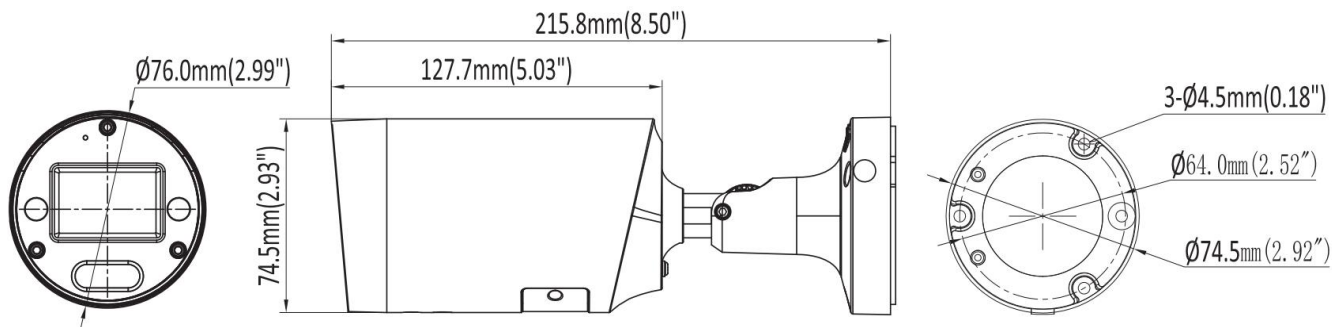

Key Features

- High quality imaging with 5MP resolution
- Motorized varifocal lens for easy installation and monitoring
- Efficient H.265+ compression technology
- Clear imaging against strong backlight due to 120dB WDR technology
- Water and dust resistant (IP67)
- Built-in microphone for real-time audio security
- NDAA Compliant

Dimensions

Specification

Camera	
Image Sensor	1/2.7" Progressive Scan CMOS Sensor
Min. Illumination	0.006 lux (Color) , 0 lux (IR on)
Illumination Distance	50m (IR light)
Strobe Light	Support
Smart IR	Support
Pan/Tilt/Rotation Range	Pan: 0° ~ 360° Tilt: 0° ~ 90° Rotation: 0° ~ 360°
Lens	
Focal Length	2.7-13.5 mm
Aperture	F1.6
FOV	Horizontal FOV: 112° to 35.5°, Vertical FOV: 59° to 20°, Diagonal FOV: 134° to 41°
Lens Mount	φ14
DORI	
DORI	2.7-13.5 mm, D: 72 m to 206 m, O: 27.9 to 81.5 m, R: 14 m to 40.8 m, I: 7 m to 20.4 m
Compression Standard	
Video Compression	H.264/H.264+/H.265/H.265+/MJPEG
H.264 Codec Profile	Base/Main/High profile
H.265 Codec Profile	Main Profile
Video Bit Rate	11 Kbps ~ 8 Mbps
Triple Streams	N/A
Audio Compression	G.711A (-A Model), G711U
Audio Bit Rate	64 Kbps (-A Model)
Image	
Max. Image Resolution	5M (2880 × 1620)
Main Stream	50Hz: 20fps 5MP (2880 × 1620) 25fps 4MP (2688 × 1520) , 25fps 4M (2560 × 1440) , 25fps 1080P (1920 × 1080) 60Hz: 20fps 5MP (2880 × 1620) 30fps 4MP (2688 × 1520) , 30fps 4M (2560 × 1440) , 30fps 1080P (1920 × 1080)
Sub Stream	50Hz: 25fps 720P (1280 × 720) 25fps D1 (704 × 576) , 25fps CIF (352 × 288) 60Hz: 30fps 720P (1280 × 720) 30fps D1 (704 × 480), 30fps CIF (352 × 240)
Third Stream	N/A
Image Setting	Brightness/Contrast/Saturation/Hue/Sharpness

Power Consumption	MAX. 8.5 W
Protection Level	IP67
Material	Metal
Dimensions	Φ 2.99" × 8.50" (76 × 215.8 mm)
Gross Weight	2.03 lb (920 g)

Related Accessories

AC-JB02	AC-PM02
Junction Box, Φ 112.5 × 49.5 MM	Pole Mount, Φ 170 × 135.8 × 43.7 MM
	