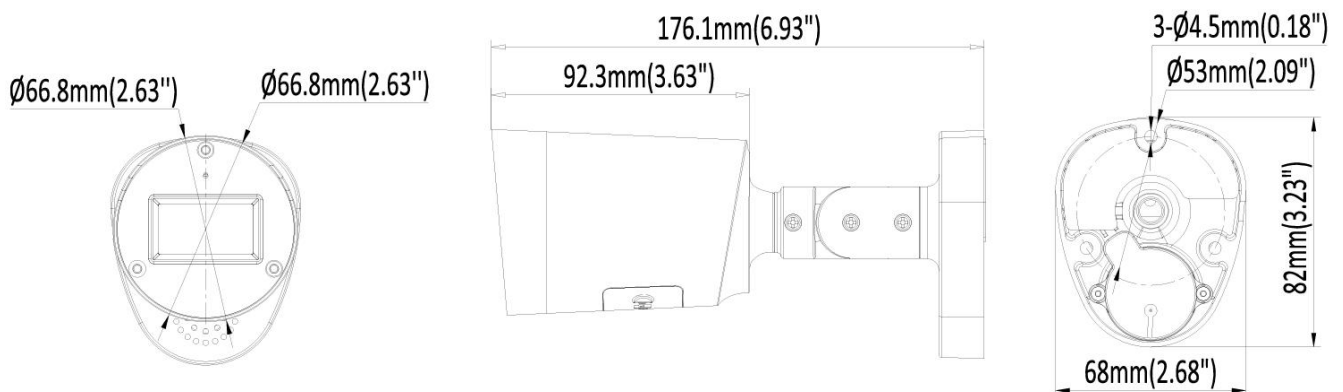

### Dimensions

## Specification

Camera	
Image Sensor	1/2.7" Progressive Scan CMOS Sensor
Min. Illumination	Color: 0.006 Lux (F1.6, AGC ON) , 0 Lux with light
Illumination Distance	30m (IR light) 30m (warm light)
Strobe Light	N/A
Smart IR	Support
Pan/Tilt/Rotation Range	Pan: 0° ~ 360° Tilt: 0° ~ 90° Rotation: 0° ~ 360°
Lens	
Focal Length	2.8 mm
Aperture	F1.6
FOV	2.8 mm @ F1.6 Horizontal FOV: 110°, Vertical FOV: 58°, Diagonal FOV: 128°
Lens Mount	M12
Compression Standard	
Video Compression	H.264/H.264+/H.265/H.265+/MJPEG (sub stream)
H.264 Codec Profile	Base/Main/High profile
H.265 Codec Profile	Main Profile
Video Bit Rate	11 Kbps ~ 13Mbps
Triple Streams	Support
Audio Compression	G.711A, G.711U
Audio Bit Rate	64 Kbps
Image	
Max. Image Resolution	8MP (3840 × 2160)
Main Stream	50Hz: 20fps 8MP (3840 × 2160), 20fps 6MP (3200 × 1800), 25fps 5MP (3072 × 1728) 25fps 4MP (2560 × 1440), 25fps 1080P (1920 × 1080) 60Hz: 20fps 8MP (3840 × 2160), 20fps 6MP (3200 × 1800), 30fps 5MP (3072 × 1728) 30fps 4MP (2560 × 1440), 30fps 1080P (1920 × 1080)
Sub Stream	50Hz: 25fps 720P (1280 × 720) 25fps D1 (704 × 576), 25fps CIF (352 × 288) (Default D1) 60Hz: 30fps 720P (1280 × 720) 30fps D1 (704 × 480), 30fps CIF (352 × 240) <b>Note:</b> If the main stream resolution is 8MP and 6MP, the sub stream resolution is both 20fps
Third Stream	50Hz: 25fps CIF(352 × 288) 60Hz: 30fps CIF(352 × 240) <b>Note:</b> If the main stream resolution is 8MP and 6MP, the third stream resolution is both 20fps

General	
Operating Conditions	(-40°C ~ 60°C) (-40°F ~ 140°F) Humidity 95% or less (non-condensing)
Power Supply	DC12V ± 25%
POE	PoE (802.3 af)
Power Consumption	MAX. 9W
Protection Level	IP67
Material	Metal
Dimensions	Φ 3.23" × 6.93" (Φ 82 × 176.1mm)
Gross Weight	1.10 lb (500g)