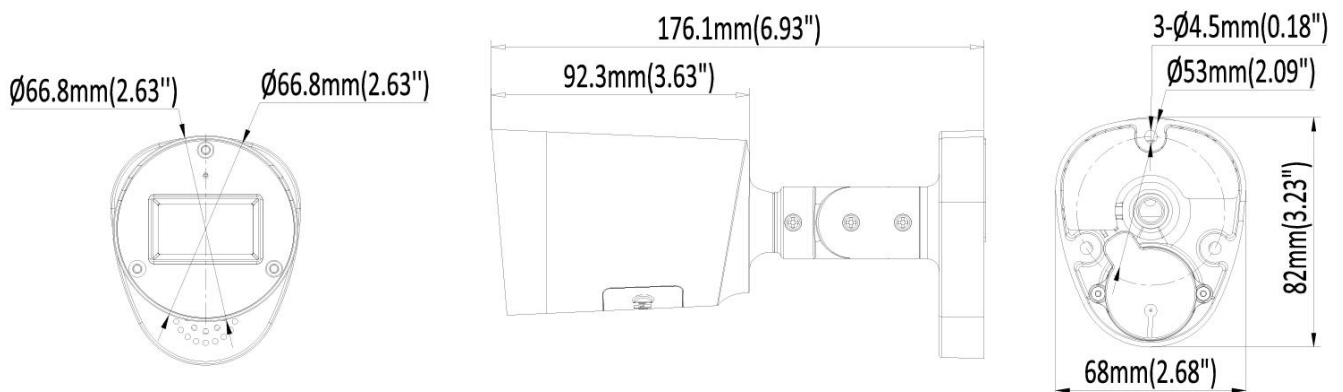

### Dimensions

## Specification

Camera	
Image Sensor	1/2.7" Progressive Scan CMOS Sensor
Min. Illumination	Color: 0.006 Lux (F1.6, AGC ON) , 0 Lux with light
Illumination Distance	30m (IR light) 30m (warm light)
Strobe Light	N/A
Smart IR	Support
Pan/Tilt/Rotation Range	Pan: 0° ~ 360° Tilt: 0° ~ 90° Rotation: 0° ~ 360°
Lens	
Focal Length	2.8 mm
Aperture	F1.6
FOV	2.8 mm @ F1.6 Horizontal FOV: 114°, Vertical FOV: 61°, Diagonal FOV: 135°
Lens Mount	M12
Compression Standard	
Video Compression	H.264/H.264+/H.265/H.265+/MJPEG (sub stream)
H.264 Codec Profile	Base/Main/High profile
H.265 Codec Profile	Main Profile
Video Bit Rate	11 Kbps ~ 10Mbps
Triple Streams	Support
Audio Compression	G.711A, G.711U
Audio Bit Rate	64 Kbps
Image	
Max. Image Resolution	5MP (2960 × 1664)
Main Stream	50Hz: 20fps 5MP (2960 × 1664), 25fps 4MP (2688 × 1520) 25fps 4MP (2560 × 1440), 25fps 1080P (1920 × 1080) 60Hz: 20fps 5MP (2960 × 1666), 30fps 4MP (2688 × 1520) 30fps 4MP (2560 × 1440), 30fps 1080P (1920 × 1080)
Sub Stream	50Hz: 25fps 720P (1280 × 720) , 25fps D1 (704 × 576) , 25fps CIF (352 × 288) 60Hz: 30fps 720P (1280 × 720) , 30fps D1 (704 × 480) , 30fps CIF (352 × 240)
Third Stream	50Hz: 25fps CIF (352 × 288) 60Hz: 30fps CIF (352 × 240)
Image Setting	Brightness/Contrast/Saturation/Hue/Sharpness

Operating Conditions	(-40°C ~ 60°C) (-40°F ~ 140°F) Humidity 95% or less (non-condensing)
Power Supply	DC12V ± 25%
POE	PoE (802.3 af)
Power Consumption	MAX. 8.7W
Protection Level	IP67
Material	Metal
Dimensions	Φ 3.23" × 6.93" (Φ 82 × 176.1mm)
Gross Weight	1.09 lb (498g)